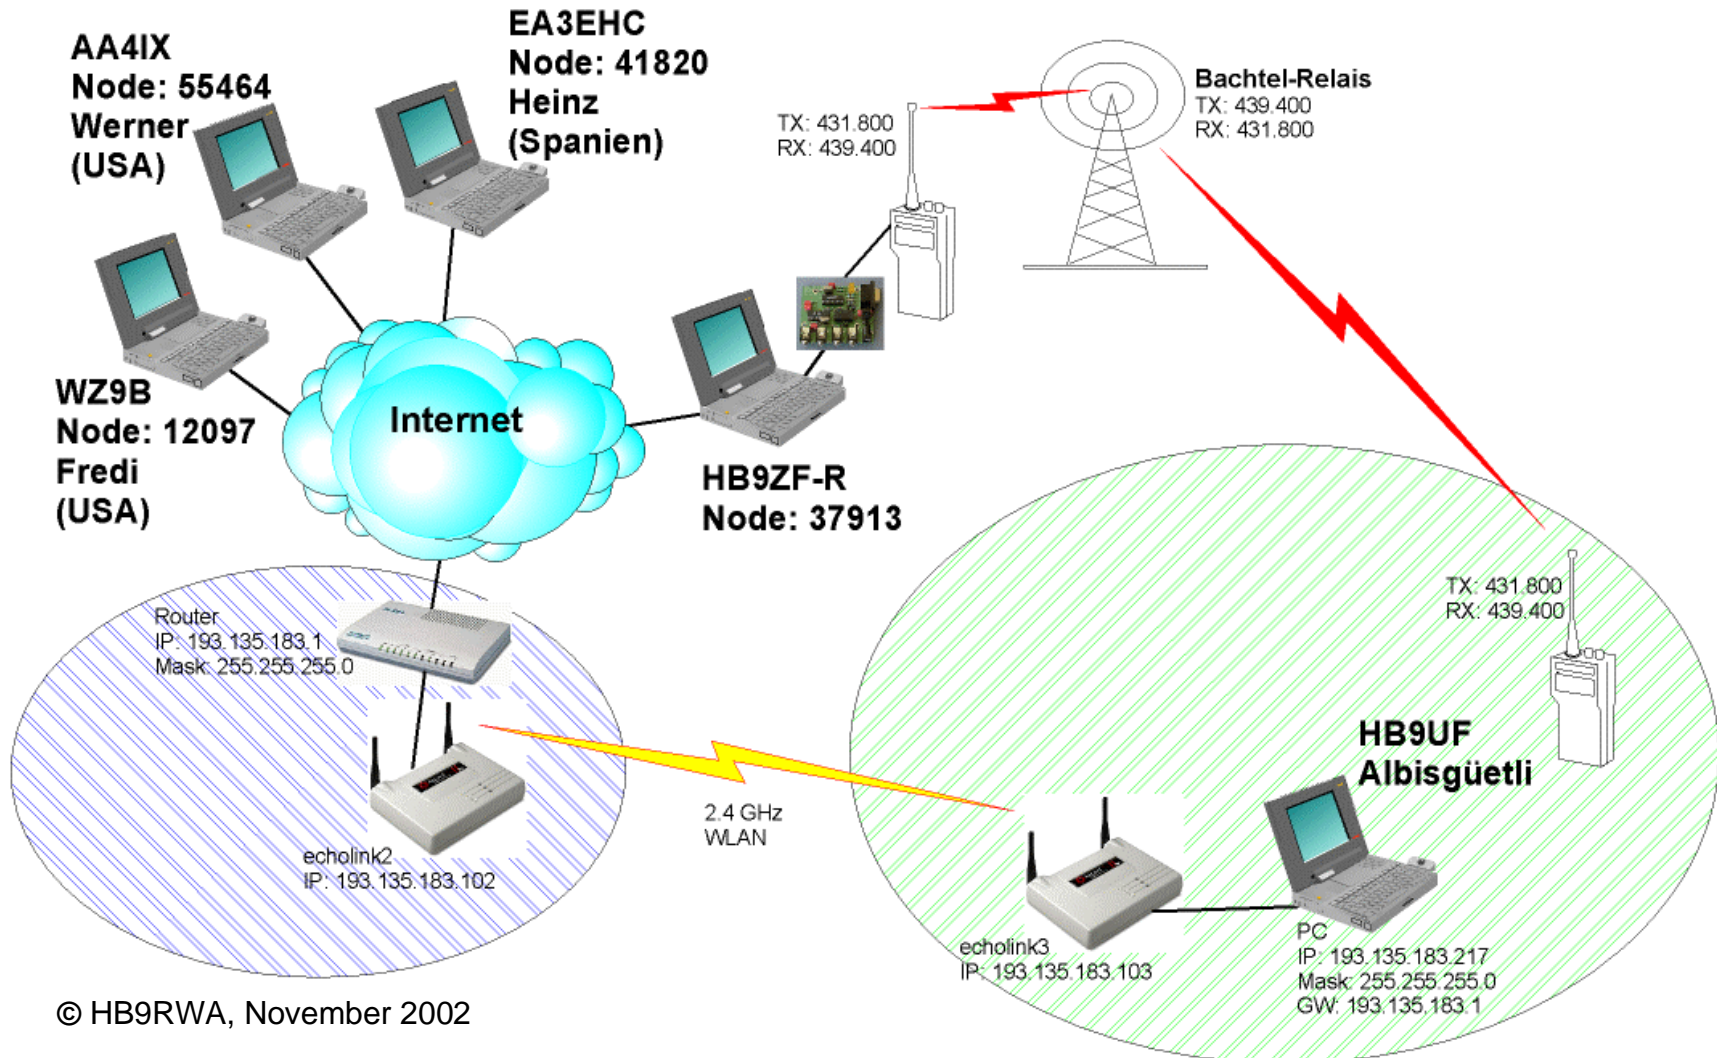

EchoLink Demoaufbau